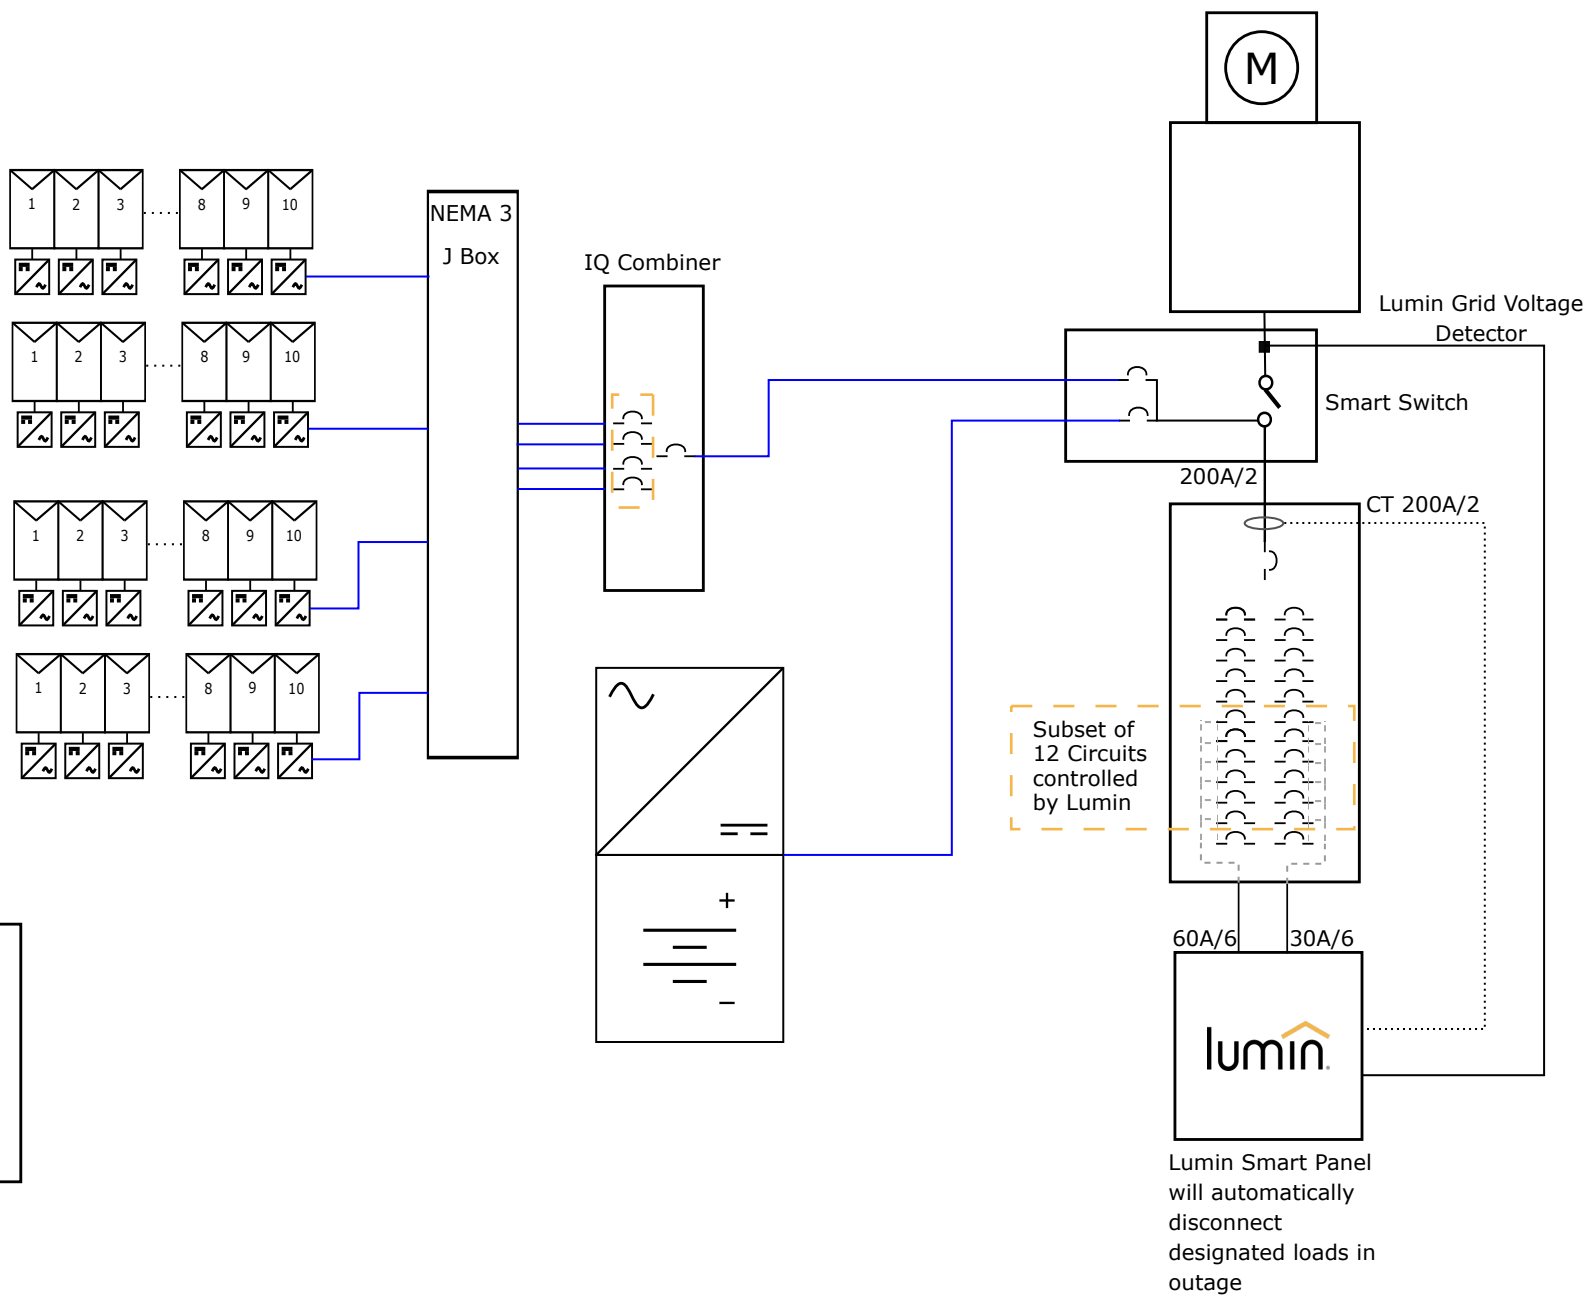

Revisions:	Date:

Contractor / Installer

Project:

Sheet Title:

Sheet Number:

Sheet Size:

Line Legend:

DC Conductor	—
AC Conductor	—
CT Wire

Lumin Smart Panel will automatically disconnect designated loads in outage

Conductor Schedule:

Equipment Schedule: